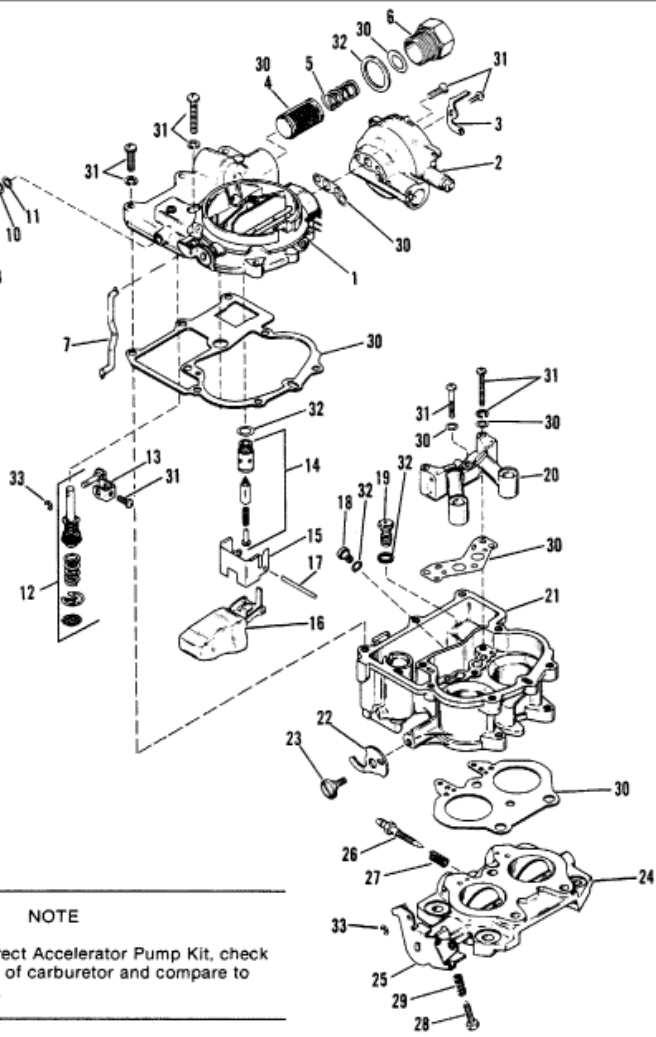

Parts List					
Ref	Class	Part	Description	Qty	Footnote
-	1389	9564A 1	CARBURETOR ASSEMBLY	1	
1		N.S.S.	AIR HORN ASSEMBLY	1	
2		N.S.S.	CHOKE HOUSING ASSEMBLY	1	
3	3302	9037	CHOKE ARM	1	
4	3302	9033	STRAINER	1	
5	3302	9032	SPRING, FUEL STRAINER	1	
6	3302	9034	CONNECTOR, INLET	1	
7	3302	9042	CHOKE ROD	1	
8	3302	9041	PUMP ROD	1	
9	3302	9035	LEVER, ACCELERATOR PUMP	1	
10	3302	9039	WASHER, PUMP LEVER	1	
11	3302	9040	WASHER, PUMP LEVER	1	
12	3302	9046	ACCELERATOR PUMP KIT - SEI	1	
12	3302	9655	ACCELERATOR PUMP KIT - SEI	1	
13	3302	9036	ARM, ACCELERATOR PUMP	1	
14	3302	9407	FIX KIT	1	
15	3302	9038	FAFFLE PLATE	1	
16	3302	9031	FLOAT	1	
17	3302	9030	PIN, FLOAT	1	
18	3302	9058	MAIN JET	1	
19	3302	9059	POWER JET	1	
20	3302	9057	VENTURI	1	
21		N.S.S.	BODY, CARBURETOR	1	
22	3302	9048	CAM, FAST IDLE	1	
23	3302	9049	SHAFT, FAST IDLE CAM	1	
24	3302	9529	FLANGE ASSEMBLY	1	
25	3302	9528	THROTTLE SHAFT AND LEVER	1	
26	3302	9052	SCREW, IDLE ADJUSTING	1	
27	3302	9053	SPRING, IDLE ADJUSTING SC	1	
28	3302	9060	SCREW, THROTTLE ADJUSTIN	1	
29	3302	9054	SPRING, THROTTLE ADJUSTIN	1	
30	3302	9061	GASKET SET	1	
31	3302	9045	SCREW KIT	1	
32	3302	9044	PACKING SET	1	
33	3302	9658	"E" RING	2	

3302-9046

SEE NOTE

3302-9655

NOTE

To insure ordering correct Accelerator Pump Kit, check pump cavity on bottom of carburetor and compare to drawings shown above.